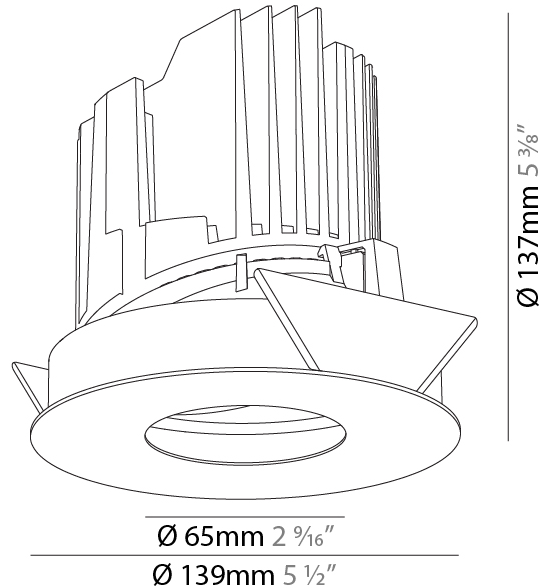

GENERAL

Series: Bioniq
 Subseries: Bioniq Round Adjustable
 Brand: Prolicht
 Division: Architectural
 Mounting Type: Recessed
 Mounting Location: Ceiling
 Subcategory: Downlight

PHYSICAL

Shape: Round
 Diameter (mm): 139
 Diameter (in): 5 1/2
 Height (mm): 137
 Height (in): 5 3/8
 Ceiling Thickness (mm): 10 / 12.5 / 15
 Ceiling Thickness (in): 3/8 or 1/2 or 9/16
 Min. Recessing Depth (mm): 150
 Min. Recessing Depth (in): 5 7/8
 Light Distribution: Adjustable / Downlight
 Weight (kg): 0.836
 Weight (lbs): 1.84
 Fixture Finish: SSR / BKV / CWI / CRY / HAB / UFT / ITA / RUA / FTG / MYG / LOD / PUS / FRO / FUP / KIA / POP / BLS / SPG / MEY / GOH / GUM / CHC / COM / ABZ / JAG / OBR / MOS / ROR
 Fixture Material: Aluminum Die Cast
 Cut-out Measurements: 130mm / 5 1/8"

GENERAL

Series: Bioniq
Subseries: Bioniq Round Wallwash
Brand: Prolicht
Division: Architectural
Mounting Type: Recessed
Mounting Location: Ceiling
Subcategory: Downlight

PHYSICAL

Shape: Round
Diameter (mm): 139
Diameter (in): 5 1/2
Height (mm): 137
Height (in): 5 3/8
Ceiling Thickness (mm): 10 / 12.5 / 15 / 25
Ceiling Thickness (in): 3/8 or 1/2 or 9/16
Min. Recessing Depth (mm): 150
Min. Recessing Depth (in): 5 7/8
Light Distribution: Adjustable / Asymmetric
Weight (kg): 0.865
Weight (lbs): 1.9
Fixture Finish: SSR / BKV / CWI / CRY / HAB / UFT / ITA / RUA / FTG / MYG / LOD / PUS / FRO / FUP / KIA / POP / BLS / SPG / MEY / GOH / GUM / CHC / COM / ABZ / JAG / OBR / MOS / ROR
Fixture Material: Aluminum Die Cast
Cut-out Measurements: 130mm / 5 1/8"

OPTICAL

Reflector°: 20 / 25 / 40
Adjustability: Fixed

RATINGS AND CERTIFICATIONS

Certified By: Certified for North American Standards
IP rating: IP20

	130mm 5 1/8"	150mm 5 7/8"	10 15mm 3/8" 9/16"	30°	355°	
A						