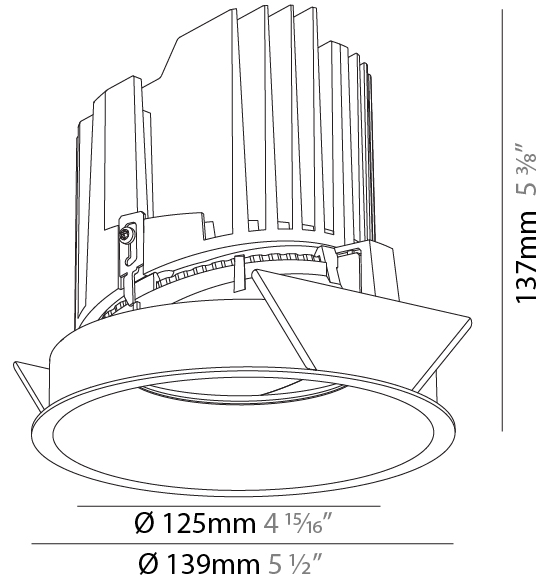

RATINGS AND CERTIFICATIONS

Certified By: Certified for North American Standards
IP rating: IP20